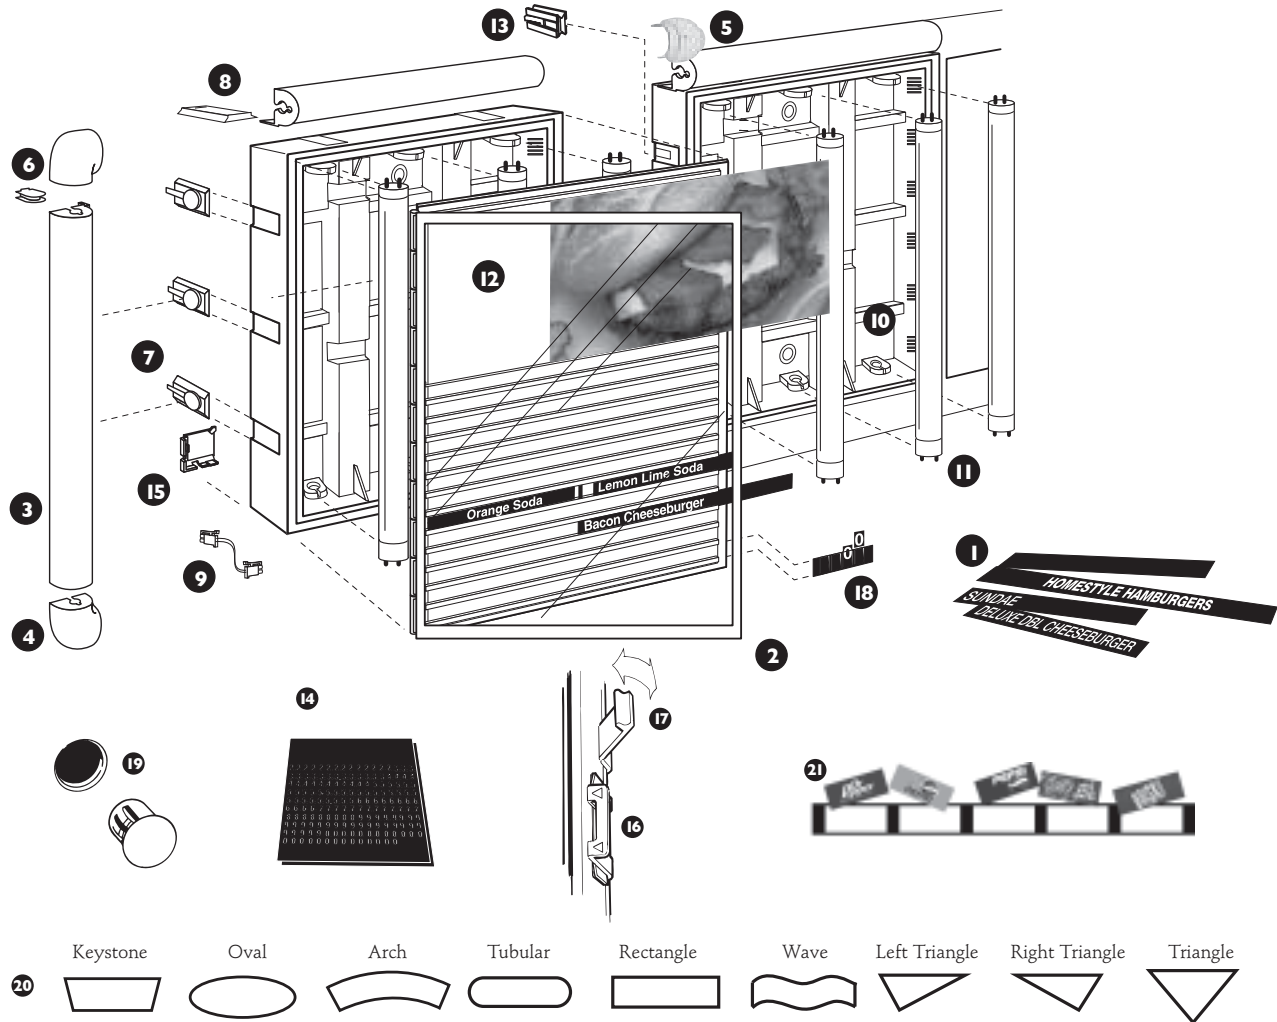

MAINSTREET MENU SYSTEMS

"Mainstreet Gold" Indoor Illuminated Hardware and Parts

- ❶ Text Strips
- ❷ Hinges Door & Door Pkg.
- ❸ Trim (*Contempo or Decorator*)
- ❹ Trim Corner (*Rounded or Ball*)
- ❺ Trim Accent Cap (*Brass or Chrome*)
- ❻ Trim Clip
- ❼ Trim Dovetail
- ❽ Single Dovetail (*for trimless systems*)
Ceiling Hang Trim Dovetail
- ❾ Electrical Jumper Cord
- ❿ Lampholder, Starter, Core Ballast,
Electronic Ballast, Lightbox Raceway

- ⓫ Lamps (Cool White)
- ⓬ Translites
- ⓭ Double Dovetail
- ⓮ Number Sheet
- ⓯ Corner Cap
- ⓰ Door Latch
- ⓱ Panel Latch
- ⓲ Price Carrier (4-digit)
- ⓳ Light Leak Plug
- ⓴ Accent Toppers & Lug-ons
- ⓵ Beverage Logo Chip Kit